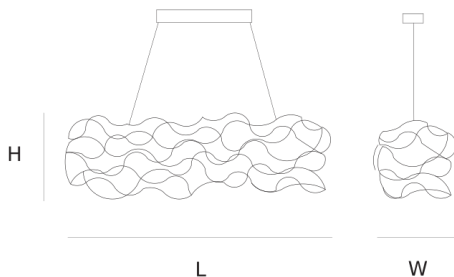

CANOPY

L 54 cm 21.3 inch
H 4.5 cm 1.8 inch
W 10 cm 3.9 inch

INCLUDED

Yes

2	5	200x65x50cm
2.5	3	60x30x25cm

CABLELENGTH

Up to 200 cm 78 inch

TYPE Suspension

STANDARD

OPTIONAL Dim unit with remote control (other dimming options on request).
2400K.

TRANSFORMER/DRIVER SCPower KVF-12060-TDW

DIMMING leading and trailing edge

CLASSIFICATION UL no
IP20 yes

ENERGY LABEL